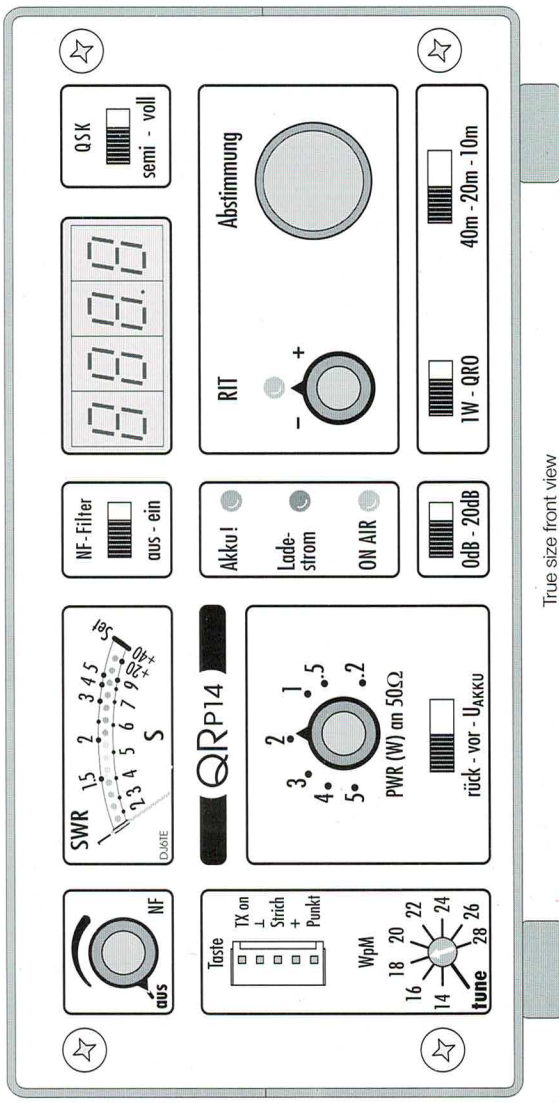

# German Low Power Amateur Radio Station

True size front view